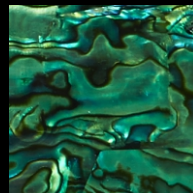

Freshwater
Mother of Pearl
White Crazy
Solid Shell

Freshwater
Mother of Pearl
Natural Brick
Solid Shell

Freshwater
Mother of Pearl
Natural Crazy
Solid Shell

Freshwater
Mother of Pearl
Natural Square
Mosaic

White
Mother of Pearl
Natural Random
Veneer

Black
Mother of Pearl
Natural Random
Veneer

Black
Mother of Pearl
Natural Brick
Solid Shell

Black
Mother of Pearl
Natural Crazy
Solid Shell

Black
Mother of Pearl
Natural Square
Mosaic

New Zealand
Abalone (Pāua)
Natural
Veneer

New Zealand
Abalone (Pāua)
Blue Sapphire
Veneer

New Zealand
Abalone (Pāua)
Emerald Green
Veneer

New Zealand
Abalone (Pāua)
Natural Square
Solid Shell & Mosaic

Wall Tiles • Wall Panels • Mosaics
from New Zealand • sold Worldwide