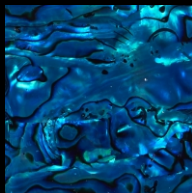

Freshwater
Mother of Pearl
White Crazy
Solid Shell

Freshwater
Mother of Pearl
Natural Brick
Solid Shell

Freshwater
Mother of Pearl
Natural Crazy
Solid Shell

Freshwater
Mother of Pearl
Natural Square
Mosaic

White
Mother of Pearl
Natural Random
Veneer

Black
Mother of Pearl
Natural Random
Veneer

Black
Mother of Pearl
Natural Brick
Solid Shell

Black
Mother of Pearl
Natural Crazy
Solid Shell

Black
Mother of Pearl
Natural Square
Mosaic

New Zealand
Abalone (Pāua)
Natural
Veneer

New Zealand
Abalone (Pāua)
Blue Sapphire
Veneer

New Zealand
Abalone (Pāua)
Emerald Green
Veneer

New Zealand
Abalone (Pāua)
Natural Square
Solid Shell & Mosaic

Wall Tiles • Wall Panels • Mosaics
from New Zealand • sold Worldwide