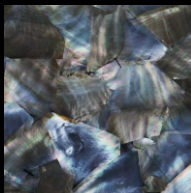

LUMÉA

Luxury Shell Surfaces

2019 Collection Tiles & Panels

Freshwater
Mother of Pearl
Natural Random
Veneer

Freshwater
Mother of Pearl
White Square
Solid Shell & Mosaic

Freshwater
Mother of Pearl
White Brick
Solid Shell

Freshwater
Mother of Pearl
White Crazy
Solid Shell

Freshwater
Mother of Pearl
Natural Brick
Solid Shell

Freshwater
Mother of Pearl
Natural Crazy
Solid Shell

Freshwater
Mother of Pearl
Natural Square
Mosaic

White
Mother of Pearl
Natural Random
Veneer

Black
Mother of Pearl
Natural Random
Veneer

Black
Mother of Pearl
Natural Brick
Solid Shell

Black
Mother of Pearl
Natural Crazy
Solid Shell

Black
Mother of Pearl
Natural Square
Mosaic

New Zealand
Abalone (Pāua)
Natural
Veneer

New Zealand
Abalone (Pāua)
Blue Sapphire
Veneer

New Zealand
Abalone (Pāua)
Emerald Green
Veneer

New Zealand
Abalone (Pāua)
Natural Square
Solid Shell & Mosaic

Wall Tiles • Wall Panels • Mosaics
from New Zealand • sold Worldwide