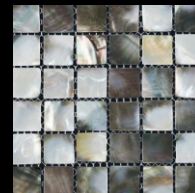

Freshwater
Mother of Pearl
White Crazy
Solid Shell

Freshwater
Mother of Pearl
Natural Brick
Solid Shell

Freshwater
Mother of Pearl
Natural Crazy
Solid Shell

Freshwater
Mother of Pearl
Natural Square
Mosaic

White
Mother of Pearl
Natural Random
Veneer

Black
Mother of Pearl
Natural Random
Veneer

Black
Mother of Pearl
Natural Brick
Solid Shell

Black
Mother of Pearl
Natural Crazy
Solid Shell

Black
Mother of Pearl
Natural Square
Mosaic

New Zealand
Abalone (Pāua)
Natural
Veneer

New Zealand
Abalone (Pāua)
Blue Sapphire
Veneer

New Zealand
Abalone (Pāua)
Emerald Green
Veneer

New Zealand
Abalone (Pāua)
Natural Square
Solid Shell & Mosaic

Wall Tiles • Wall Panels • Mosaics
from New Zealand • sold Worldwide