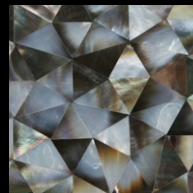

LUMÉA

Luxury Shell Surfaces

2019 Collection Tiles & Panels

Freshwater
Mother of Pearl
Natural Random
Veneer

Freshwater
Mother of Pearl
White Square
Solid Shell & Mosaic

Freshwater
Mother of Pearl
White Brick
Solid Shell

Freshwater
Mother of Pearl
White Crazy
Solid Shell

Freshwater
Mother of Pearl
Natural Brick
Solid Shell

Freshwater
Mother of Pearl
Natural Crazy
Solid Shell

Freshwater
Mother of Pearl
Natural Square
Mosaic

White
Mother of Pearl
Natural Random
Veneer

Black
Mother of Pearl
Natural Random
Veneer

Black
Mother of Pearl
Natural Brick
Solid Shell

Black
Mother of Pearl
Natural Crazy
Solid Shell

Black
Mother of Pearl
Natural Square
Mosaic