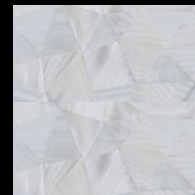

LUMÉA

Luxury Shell Surfaces

2019 Collection Tiles & Panels

Freshwater
Mother of Pearl
Natural Random
Veneer

Freshwater
Mother of Pearl
White Square
Solid Shell & Mosaic

Freshwater
Mother of Pearl
White Brick
Solid Shell

Freshwater
Mother of Pearl
White Crazy
Solid Shell

Freshwater
Mother of Pearl
Natural Brick
Solid Shell

Freshwater
Mother of Pearl
Natural Crazy
Solid Shell

Freshwater
Mother of Pearl
Natural Square
Mosaic

White
Mother of Pearl
Natural Random
Veneer

Black
Mother of Pearl
Natural Random
Veneer

Black
Mother of Pearl
Natural Brick
Solid Shell

Black
Mother of Pearl
Natural Crazy
Solid Shell

Black
Mother of Pearl
Natural Square
Mosaic

New Zealand
Abalone (Pāua)
Natural
Veneer

New Zealand
Abalone (Pāua)
Blue Sapphire
Veneer

New Zealand
Abalone (Pāua)
Emerald Green
Veneer

New Zealand
Abalone (Pāua)
Natural Square
Solid Shell & Mosaic

Wall Tiles • Wall Panels • Mosaics
from New Zealand • sold Worldwide