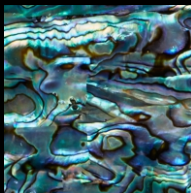

LUMÉA

Luxury Shell Surfaces

2019 Collection Tiles & Panels

Freshwater
Mother of Pearl
Natural Random
Veneer

Freshwater
Mother of Pearl
White Square
Solid Shell & Mosaic

Freshwater
Mother of Pearl
White Brick
Solid Shell

Freshwater
Mother of Pearl
White Crazy
Solid Shell

Freshwater
Mother of Pearl
Natural Brick
Solid Shell

Freshwater
Mother of Pearl
Natural Crazy
Solid Shell

Freshwater
Mother of Pearl
Natural Square
Mosaic

White
Mother of Pearl
Natural Random
Veneer

Black
Mother of Pearl
Natural Random
Veneer

Black
Mother of Pearl
Natural Brick
Solid Shell

Black
Mother of Pearl
Natural Crazy
Solid Shell

Black
Mother of Pearl
Natural Square
Mosaic

New Zealand
Abalone (Pāua)
Natural
Veneer

New Zealand
Abalone (Pāua)
Blue Sapphire
Veneer

New Zealand
Abalone (Pāua)
Emerald Green
Veneer

New Zealand
Abalone (Pāua)
Natural Square
Solid Shell & Mosaic

Wall Tiles • Wall Panels • Mosaics
from New Zealand • sold Worldwide