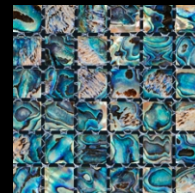

Freshwater
Mother of Pearl
White Crazy
Solid Shell

Freshwater
Mother of Pearl
Natural Brick
Solid Shell

Freshwater
Mother of Pearl
Natural Crazy
Solid Shell

Freshwater
Mother of Pearl
Natural Square
Mosaic

White
Mother of Pearl
Natural Random
Veneer

Black
Mother of Pearl
Natural Random
Veneer

Black
Mother of Pearl
Natural Brick
Solid Shell

Black
Mother of Pearl
Natural Crazy
Solid Shell

Black
Mother of Pearl
Natural Square
Mosaic

New Zealand
Abalone (Pāua)
Natural
Veneer

New Zealand
Abalone (Pāua)
Blue Sapphire
Veneer

New Zealand
Abalone (Pāua)
Emerald Green
Veneer

New Zealand
Abalone (Pāua)
Natural Square
Solid Shell & Mosaic

Wall Tiles • Wall Panels • Mosaics
from New Zealand • sold Worldwide